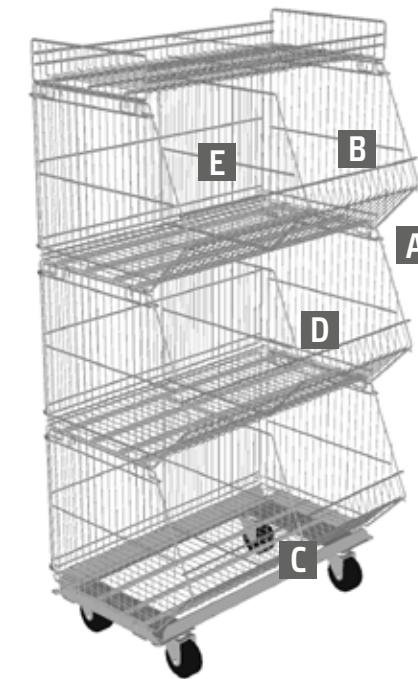

I STM

Your bulk seller

STM

■ **Wanzl Nordic's stackable basket**, offers the possibility for simple self-service and is ideal for exposure of bulk goods. It is a basket, which has been a success in thousands of shops. The STM basket is ideal for heavy goods, since it is sturdy and constructed for high bearing capacity.

The baskets are stackable and can be used for exposure, transportation and storage both in the shop and on the streets. The below photo illustrates 3 baskets including a top basket – module width 90 cm as well as underframe on wheels – total height approx. 160 cm.

The STM in brief

- Solid and sturdy basket
- Module dimension: 90 cm
- High bearing capacity
- Available with break casters
- Foldable – occupies a minimum of storage space
- Easy assembly without tools
- Stackable