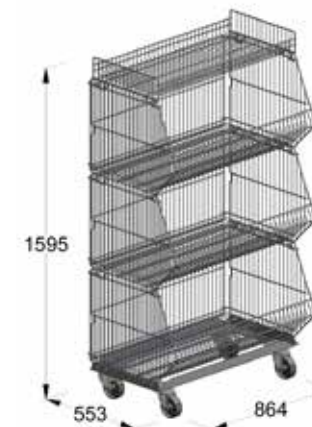

The baskets are stackable and can be used for exposure, transportation and storage both in the shop and on the streets. The below photo illustrates 3 baskets including a top basket – module width 90 cm as well as underframe on wheels – total height approx. 160 cm.

The STM in brief

- Solid and sturdy basket
- Module dimension: 90 cm
- High bearing capacity
- Available with break casters
- Foldable – occupies a minimum of storage space
- Easy assembly without tools
- Stackable

STM-Components

STM-BASKET COMPLETET

Dimension	Item No.	Placement
90M	STM0014	A

WIRE BASKET TOP

Dimension	Item No.	Placement
90M	008-0202-4	B

BOTTOM FRAME

Dimension	Item No.	Placement
90M	008-0253-4	C

Please note: Available with brakes

COMPOSITION WITHOUT BRAKE

No.	Item No.	Item description
3	003-0200-4	Bottom net for basket
3	003-0201-4	End net for basket
1	008-0202-4	Wire basket top
1	008-0253-4	Bottom frame

Please note: Bright zinc