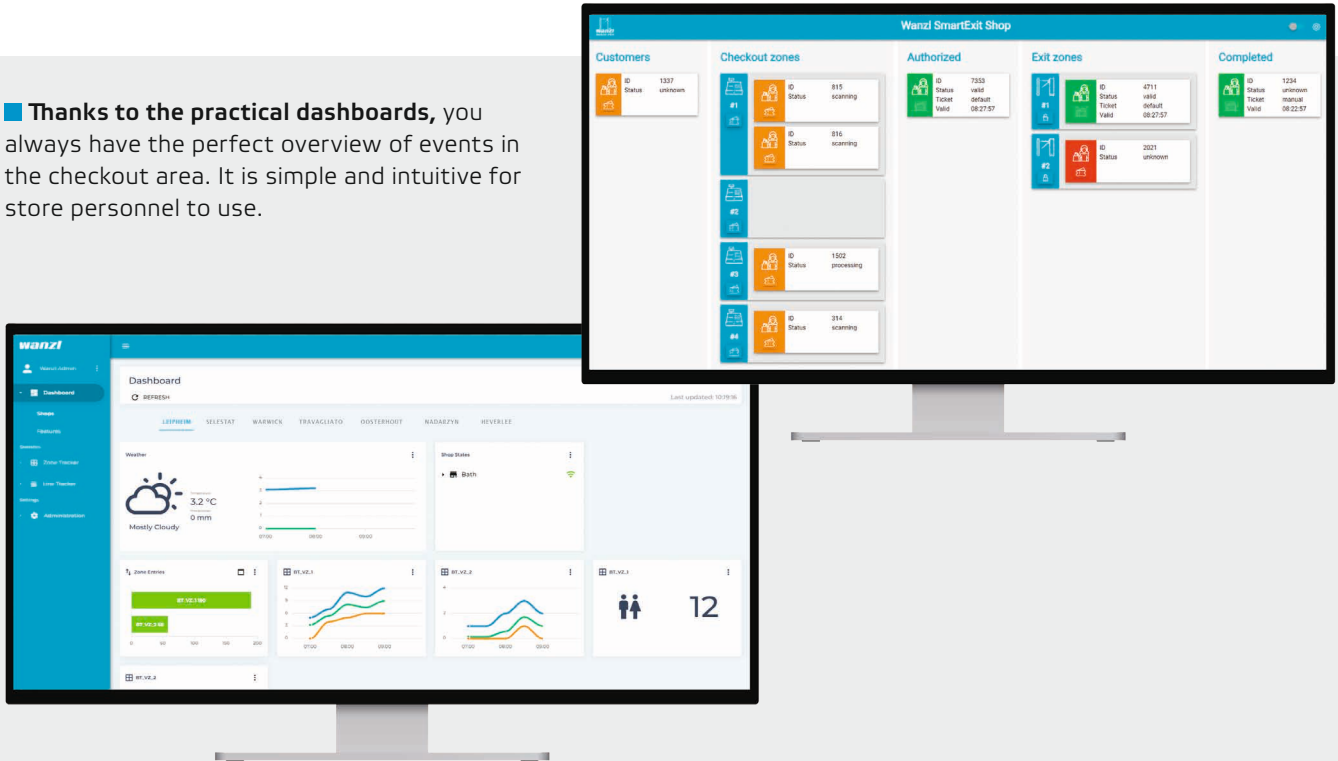

## Software packages

### BASIC

- Web interface
- Live overview
- Zone visualisation
- Current SCO occupancy
- Customer release
- Exit gate control

### REMOTE

## Dashboard

■ Thanks to the practical dashboards, you always have the perfect overview of events in the checkout area. It is simple and intuitive for store personnel to use.