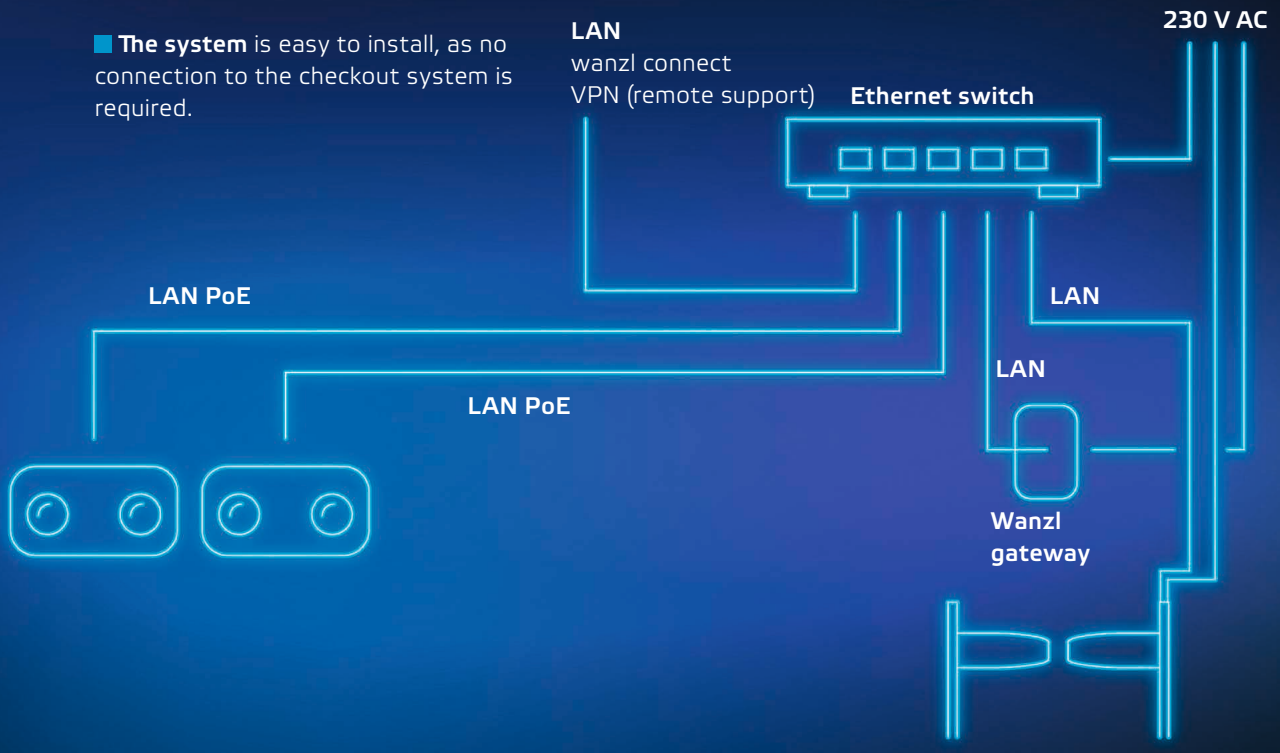

# | SMART EXIT

Simple! Quick! Safe!

↑ SMART EXIT ensures a smooth exit

■ **Smart Exit** ensures safety and convenience in the checkout (SCO) area. Wanzl AI and sensors monitor the self-checkout area, making shopping as convenient as it is safe. Wanzl AI sensors record, verify and manage processes in the SCO area. After paying at the SCO terminal, customers leave the store via the exit gate. They do not have to scan their receipt. Smart Exit communicates with all Wanzl exit gates and releases the exit.

↑ **INTELLIGENT SENSORS AND AI**  
monitor the checkout area

- ↑ **WANZL AI AND SENSORS**  
monitor and control
  - customer entry to the self-checkout zone
  - customer scanning of purchases
  - exit gate opening

- ← **SCANNING**  
at the SCO terminal

## Installation overview

■ **The system** is easy to install, as no connection to the checkout system is required.