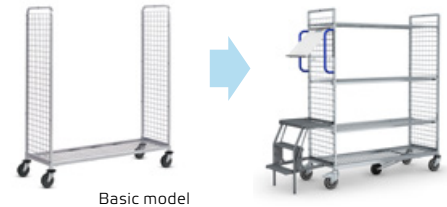

The KT3 order picking trolley

KT3 order picking trolley, length: 1,700 mm

> **Freely configurable**

Basic model

Length	1,700 mm							
Width	467 mm				625 mm			
Height	1,630 mm		1,830 mm		1,630 mm		1,830 mm	
Basic model	Price per unit		Price per unit		Price per unit		Price per unit	
Basic model , consisting of chassis with grate, 2 side panels and 4 Wanzl swivel castors with rubber tread. Platform length: 850 mm	€ 256.03		€ 256.03		€ 340.19		€ 340.19	
Extra charge for swivel castor with brake	_____ units	€ 20.63	_____ units	€ 20.63	_____ units	€ 20.63	_____ units	€ 20.63
Extra charge for castor set with 2x swivel + 2x fixed castors	€ 15.47		€ 15.47		€ 15.47		€ 15.47	
Static elements ¹								
Wire shelf , screwed in	€ 71.98		€ 71.98		€ 69.27		€ 69.27	
Connecting tube , screwed in	€ 13.91		€ 13.91		€ 13.91		€ 13.91	
Accessories								
Wire shelf , attachable	_____ units	€ 31.61	_____ units	€ 31.61	_____ units	€ 45.01	_____ units	€ 45.01
Wire rear panel , screwed in	€ 88.84		€ 76.67		€ 88.84		€ 76.67	
Pushing handle, blue (pair) in RAL 5002 ultramarine blue or:	one side	€ 16.25	one side	€ 16.25	one side	€ 16.25	one side	€ 16.25
	both sides	€ 32.50	both sides	€ 32.50	both sides	€ 32.50	both sides	€ 32.50
Pushing handle, red (pair) in RAL 3000 flame red	one side	€ 16.25	one side	€ 16.25	one side	€ 16.25	one side	€ 16.25
	both sides	€ 32.50	both sides	€ 32.50	both sides	€ 32.50	both sides	€ 32.50
Ladder	€ 125.43		€ 125.43		€ 128.24		€ 128.24	
Writing board	€ 25.44		€ 25.44		€ 25.44		€ 25.44	
Fifth castor	€ 31.85		€ 31.85		€ 31.85		€ 31.85	
Number of trolleys, total	_____ units		_____ units		_____ units		_____ units	