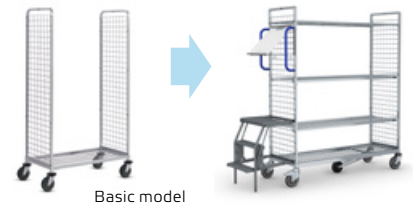

We sell to
traders only!

wanzl

MATERIAL HANDLING | PROMOTION FLYER

The KT3 order picking trolley

KT3 order picking trolley, length: 900 mm

> **Freely configurable**

Basic model

Length	900 mm			
	467 mm		625 mm	
Width	467 mm		625 mm	
Height	1,630 mm	1,830 mm	1,630 mm	1,830 mm
Basic model	Price per unit		Price per unit	
Basic model , consisting of chassis with grate, 2 side panels and 4 Wanzl swivel castors with rubber tread. Platform length: 850 mm	€ 207.05	€ 222.98	€ 228.83	€ 233.94
Extra charge for swivel castor with brake	_____ units € 20.63	_____ units € 20.63	_____ units € 20.63	_____ units € 20.63
Extra charge for castor set with 2x swivel + 2x fixed castors	€ 15.47	€ 15.47	€ 15.47	€ 15.47
Static elements ¹				
Wire shelf , screwed in	€ 38.40	€ 38.40	€ 37.97	€ 37.97
Connecting tube , screwed in	€ 6.05	€ 6.05	€ 6.05	€ 6.05
Accessories				
Wire shelf , attachable	_____ units € 19.29	_____ units € 19.29	_____ units € 29.90	_____ units € 29.90
Wire rear panel , screwed in	€ 41.15	€ 45.11	€ 41.15	€ 45.11
Pushing handle, blue (pair) in RAL 5002 ultramarine blue or:	one side € 16.50 both sides € 33.00	one side € 16.50 both sides € 33.00	one side € 16.50 both sides € 33.00	one side € 16.50 both sides € 33.00
Pushing handle, red (pair) in RAL 3000 flame red	one side € 16.50 both sides € 33.00	one side € 16.50 both sides € 33.00	one side € 16.50 both sides € 33.00	one side € 16.50 both sides € 33.00
Ladder	€ 125.43	€ 125.43	€ 128.24	€ 128.24
Writing board	€ 25.44	€ 25.44	€ 25.44	€ 25.44
Fifth castor	€ 31.85	€ 31.85	€ 31.85	€ 31.85
Number of trolleys, total	_____ units	_____ units	_____ units	_____ units