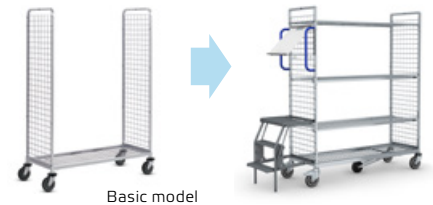

We sell to
traders only!

wanzl

MATERIAL HANDLING | PROMOTION FLYER

The KT3 order picking trolley

KT3 order picking trolley, length: 1,300 mm

> **Freely configurable**

Basic model

Length	1,300 mm							
Width	467 mm				625 mm			
Height	1,630 mm		1,830 mm		1,630 mm		1,830 mm	
Basic model	Price per unit		Price per unit		Price per unit		Price per unit	
Basic model , consisting of chassis with grate, 2 side panels and 4 Wanzl swivel castors with rubber tread. Platform length: 850 mm		€ 222.75		€ 238.72		€ 240.23		€ 245.27
Extra charge for swivel castor with brake	___ units	€ 20.63	___ units	€ 20.63	___ units	€ 20.63	___ units	€ 20.63
Extra charge for castor set with 2x swivel + 2x fixed castors		€ 15.47		€ 15.47		€ 15.47		€ 15.47
Static elements ¹								
Wire shelf , screwed in		€ 50.29		€ 50.29		€ 47.22		€ 47.22
Connecting tube , screwed in		€ 9.35		€ 9.35		€ 9.35		€ 9.35
Accessories								
Wire shelf , attachable	___ units	€ 23.49	___ units	€ 23.49	___ units	€ 29.34	___ units	€ 29.34
Wire rear panel , screwed in		€ 56.46		€ 62.08		€ 48.76		€ 49.21
Pushing handle, blue (pair) in RAL 5002 ultramarine blue or:	one side both sides	€ 16.50 € 33.00	one side both sides	€ 16.50 € 33.00	one side both sides	€ 16.50 € 33.00	one side both sides	€ 16.50 € 33.00
Pushing handle, red (pair) in RAL 3000 flame red	one side both sides	€ 16.50 € 33.00	one side both sides	€ 16.50 € 33.00	one side both sides	€ 16.50 € 33.00	one side both sides	€ 16.50 € 33.00
Ladder		€ 125.43		€ 125.43		€ 128.24		€ 128.24
Writing board		€ 25.44		€ 25.44		€ 25.44		€ 25.44
Fifth castor		€ 31.85		€ 31.85		€ 31.85		€ 31.85
Number of trolleys, total	___ units		___ units		___ units		___ units	