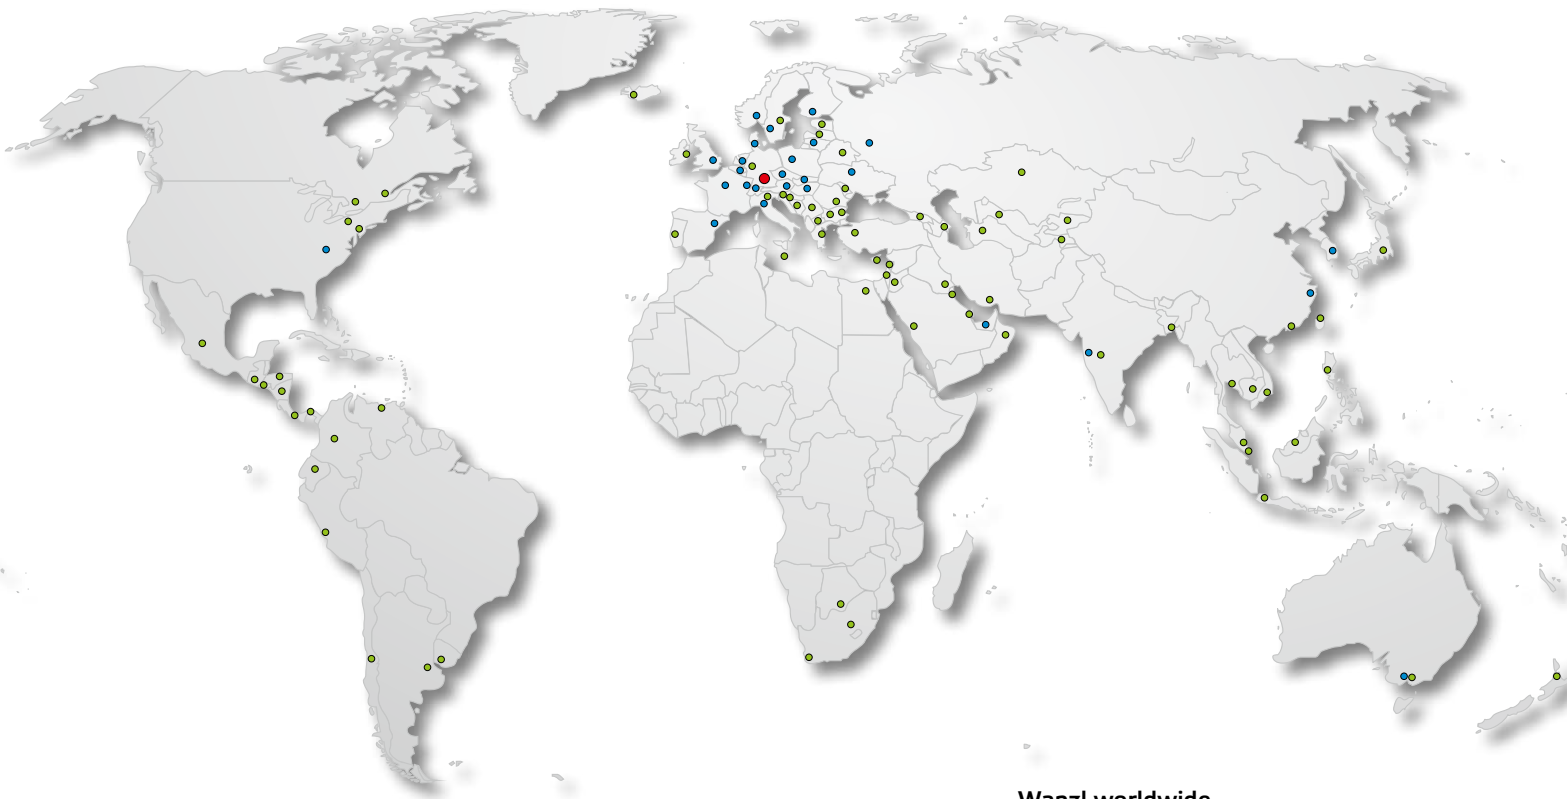

Wanzl worldwide

- Head Office
- Subsidiaries
- Partners

GERMANY

Wanzl GmbH & Co. KGaA
Rudolf-Wanzl-Straße 4
89340 Leipheim

Phone +49 (0) 82 21 / 729-0
Fax +49 (0) 82 21 / 729-1000

info@wanzl.com
www.wanzl.com

GREAT BRITAIN

Wanzl Ltd.
Europa House
Heathcote Lane
Warwick CV34 6SP

Phone +44 (0) 1926 / 45 1951
Fax +44 (0) 1926 / 45 1952

enquiries@wanzl.co.uk
www.wanzl.com

AUSTRALIA

Wanzl Australia Pty. Ltd.
97 Highbury Road
BURWOOD VIC 3125

Phone +61 (0) 3 / 98 08 22 99
Fax +61 (0) 3 / 98 08 22 66

info.au@wanzl.com
www.wanzl.com