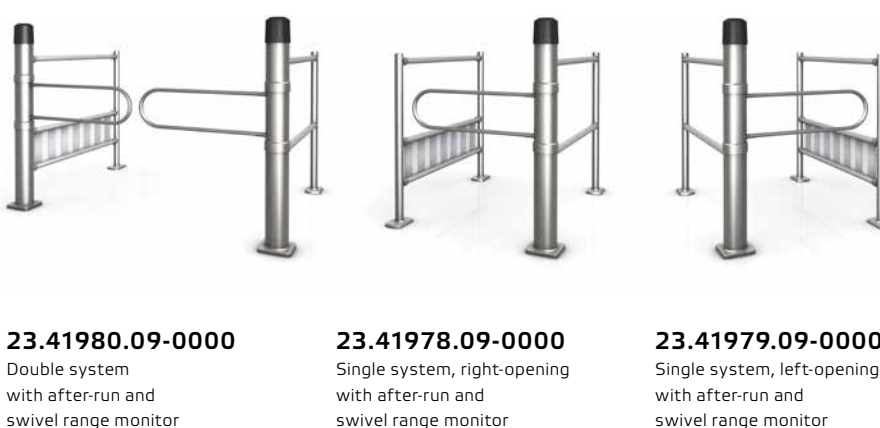

## Technoport Outdoor systems

**23.42097.09-0000**  
Double system with after-run

**23.42095.09-0000**  
Single system, right-opening with after-run

**23.42096.09-0000**  
Single system, left-opening with after-run

## Accessories

- 98.76304.00-0000**  
Control panel for individual release, permanently open and open in the opposite direction with 40 m cable
- 98.78014.00-0000**  
Weni Control Outdoor for controlling via a network

## Technoport Outdoor with swivel range monitor

**23.41980.09-0000**  
Double system with after-run and swivel range monitor

**23.41978.09-0000**  
Single system, right-opening with after-run and swivel range monitor