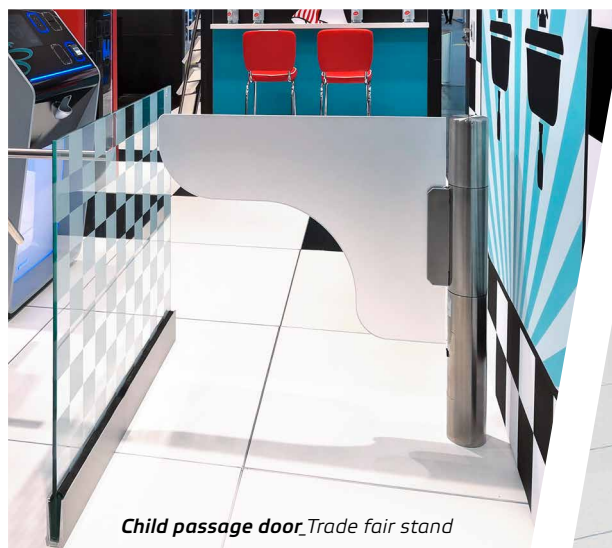

Operator advantages:

- Standardised interfaces
- Specific fare systems can be managed via the ETISS ERP software
- Various payment options
- Highly adaptable in terms of passage width
- Two-way operation allows for entrance and exit via the same system
- Extra-tall toughened safety glass swivel arms as climbing guard
- Customisable design (coating and branding)

Restroom Facilities

EasyGo with ticket machine. Aral, Magdeburg

■ Paid entrance for restroom facilities

Hygienic restroom facilities are essential for the comfort of visitors, travellers and guests. If the facilities are in perfect condition, visitors will feel at ease and stay longer. The EasyGo turnstile with ticket machine enables simple payment-controlled entrance and when used with the voucher system it also generates increased revenue in your store – the software allows you to create a profit analysis at any time.