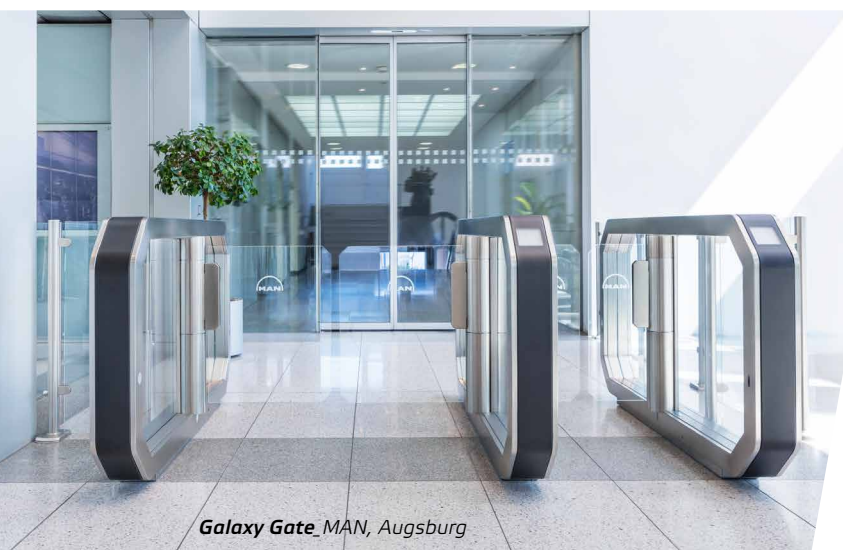

Galaxy Gate MAN, Augsburg

■ **Visitor advantages:**

- Faster, efficient access
- A sense of security while in the building
- Identification via RFID reader

■ **Operator advantages:**

- Employee authentication, including time recording via the personnel management system
- Visual and acoustic warning signals and system closure in the event of misuse
- Easy integration into existing personnel software systems
- Software-monitored, electric motor-driven toughened safety glass swivel arms
- Addresses security concerns as top priority