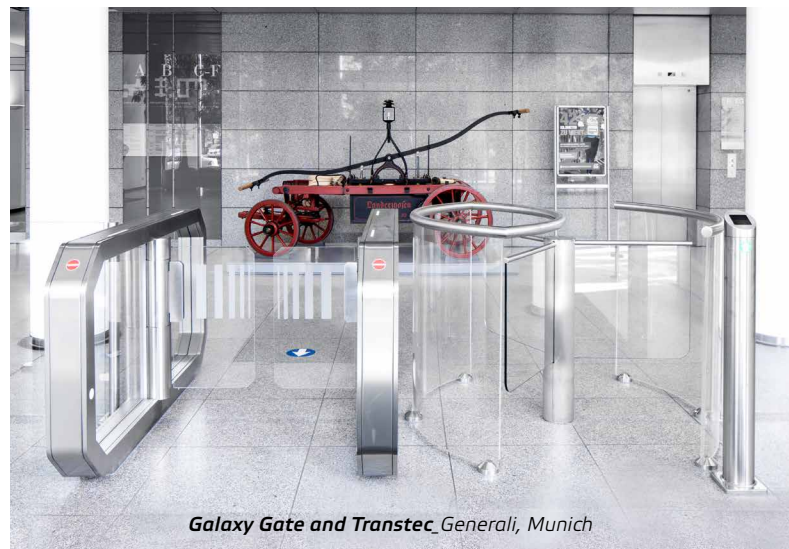

Galaxy Gate and Transtec, Generali, Munich