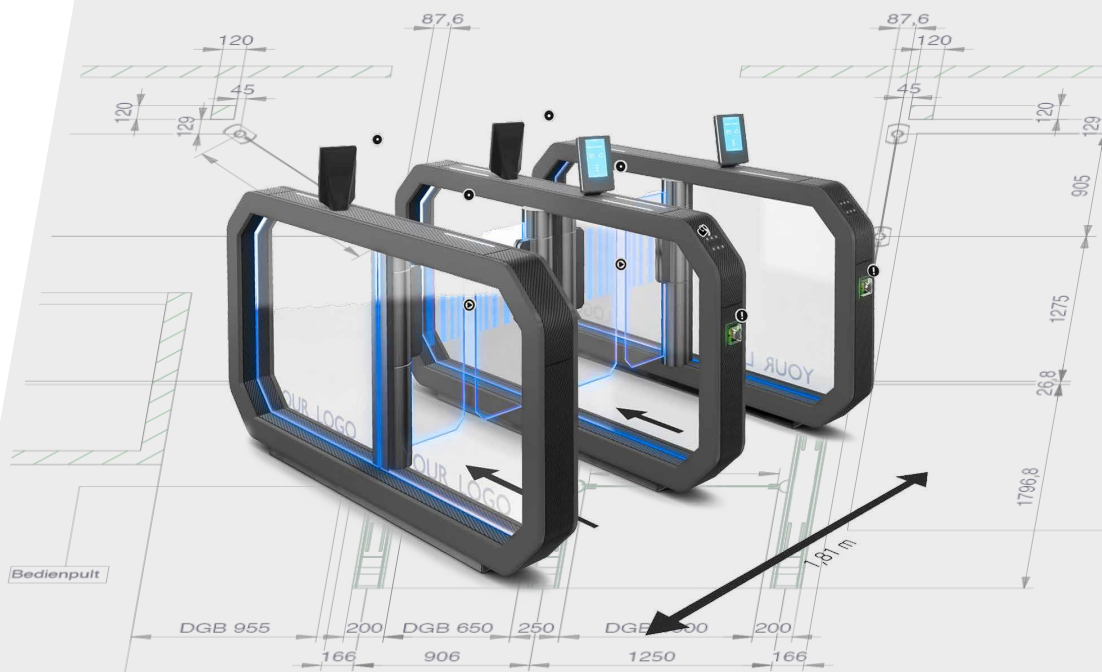

Galaxy Gate_Airport, Marrakesh

Why Wanzl? What we offer you!

- Complete solutions from a single source – hardware and software services
- Rapid visualisation with the 3D configurator
- Concise product data flyer
- Extensive bid and tender documents
- Advanced design flexibility
 - Various surface coatings and colours
 - Passage widths adjusted to fit your building
- 2D/3D CAD project drawings