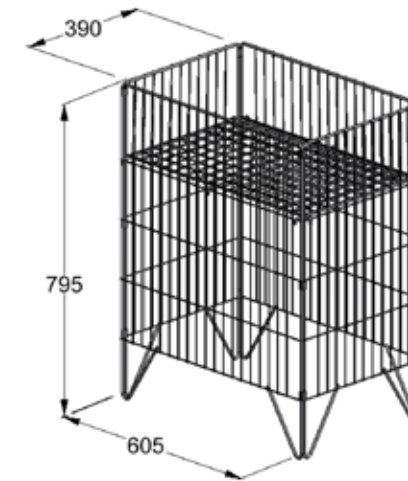

ISTY

The ideal bulk basket

STY

■ **If you have to react fast, this practical and flexible basket makes up the right choice** – fast to assemble, universal in application, can be folded and occupies a minimum of space upon storage. Therefore, the STY basket is ideal for fast changing exposures of campaign and seasonal articles. Wanzl Nordic's foldable STY-basket offers the possibility for simple self-service and is suitable for exposure of high-volume articles. When not in use, the basket can easily be folded. In folded condition, the basket measures just 3 cm.

The STY in brief

- Ideal for bulk exposure
- Module dimensions: 60 x 40 cm
- Easy assembly without tools
- Foldable – occupies a minimum of storage space
- Depending on the quantity of articles, the shelf can easily be moved

WIREBASKET 60 X 40 CM

40 x 60 cm STY

STY-MINI

27 x 39 cm MINISTY

WIREBASKET 60 X 40 CM WITH TAG

40 x 60 cm STY1

SIGN HOLDER STY

A4 015-8092-3