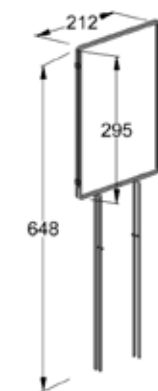

The STY in brief

- Ideal for bulk exposure
- Module dimensions: 60 x 40 cm
- Easy assembly without tools
- Foldable – occupies a minimum of storage space
- Depending on the quantity of articles, the shelf can easily be moved

WIREBASKET 60 X 40 CM

40 x 60 cm STY

STY-MINI

27 x 39 cm MINISTY

WIREBASKET 60 X 40 CM WITH TAG

40 x 60 cm STY1

SIGN HOLDER STY

A4 015-8092-3