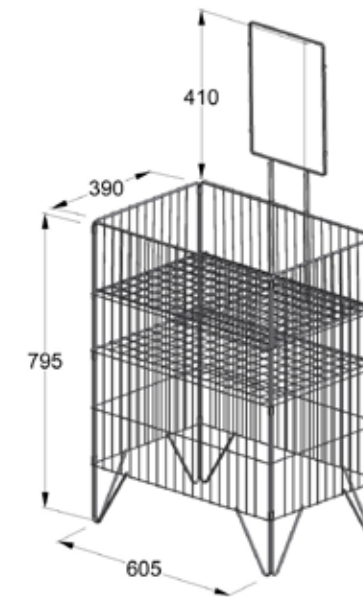

ISTY

The ideal bulk basket

STY

■ **If you have to react fast, this practical and flexible basket makes up the right choice** – fast to assemble, universal in application, can be folded and occupies a minimum of space upon storage. Therefore, the STY basket is ideal for fast changing exposures of campaign and seasonal articles. Wanzl Nordic's foldable STY-basket offers the possibility for simple self-service and is suitable for exposure of high-volume articles. When not in use, the basket can easily be folded. In folded condition, the basket measures just 3 cm.

The STY in brief

- Ideal for bulk exposure
- Module dimensions: 60 x 40 cm
- Easy assembly without tools
- Foldable – occupies a minimum of storage space
- Depending on the quantity of articles, the shelf can easily be moved

WIREBASKET 60 X 40 CM

40 x 60 cm STY

STY-MINI

27 x 39 cm MINISTY

WIREBASKET 60 X 40 CM WITH TAG

40 x 60 cm STY1

SIGN HOLDER STY

A4 015-8092-3