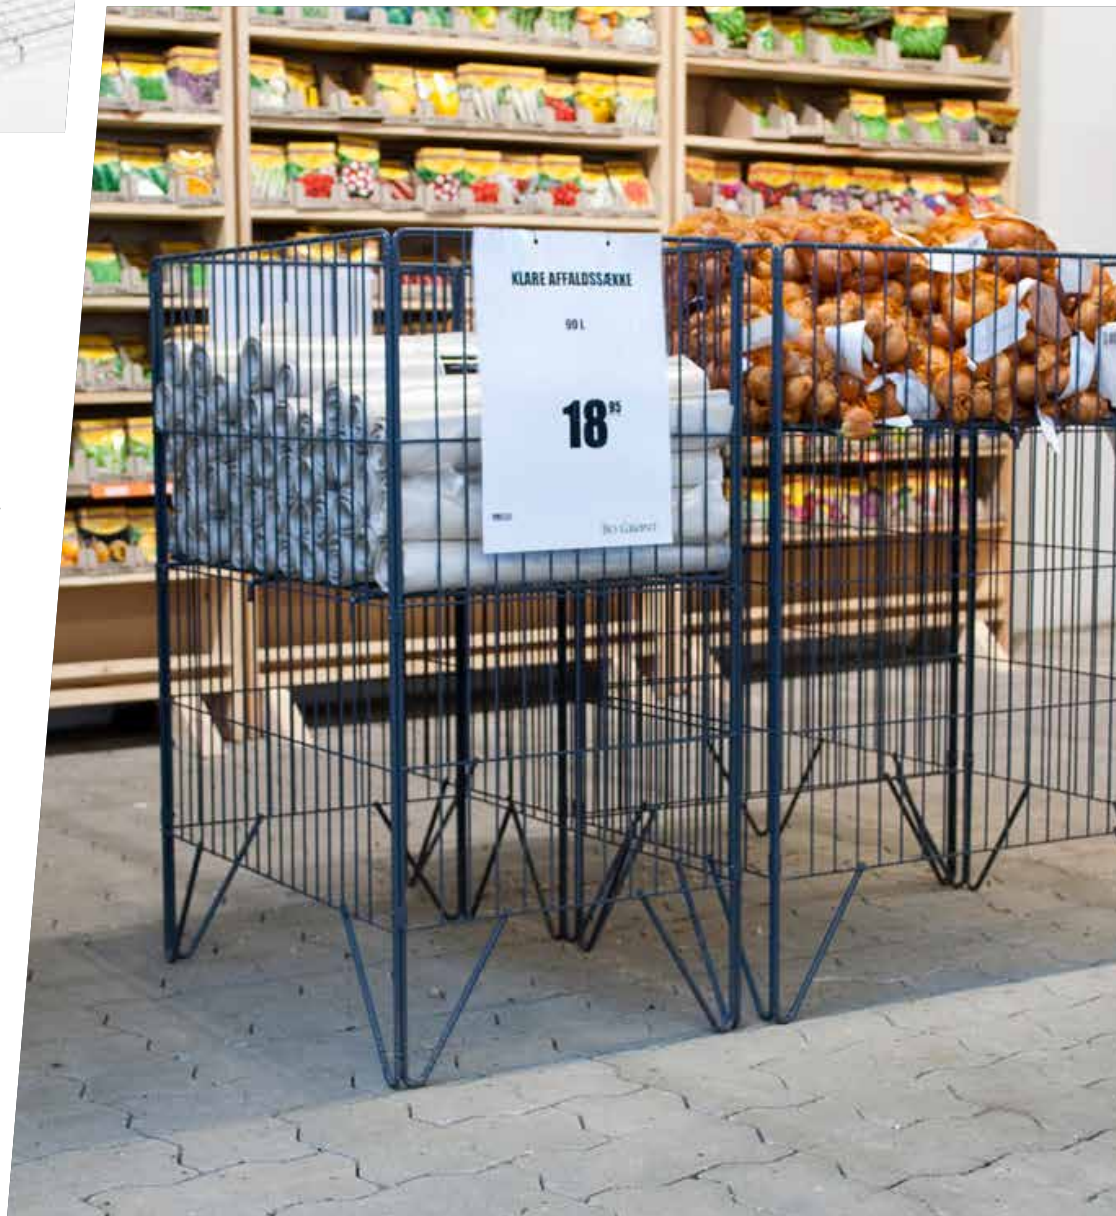

ISTY

The ideal bulk basket

STY

■ **If you have to react fast, this practical and flexible basket makes up the right choice** – fast to assemble, universal in application, can be folded and occupies a minimum of space upon storage. Therefore, the STY basket is ideal for fast changing exposures of campaign and seasonal articles. Wanzl Nordic's foldable STY-basket offers the possibility for simple self-service and is suitable for exposure of high-volume articles. When not in use, the basket can easily be folded. In folded condition, the basket measures just 3 cm.

The STY in brief

- Ideal for bulk exposure
- Module dimensions: 60 x 40 cm
- Easy assembly without tools
- Foldable – occupies a minimum of storage space
- Depending on the quantity of articles, the shelf can easily be moved