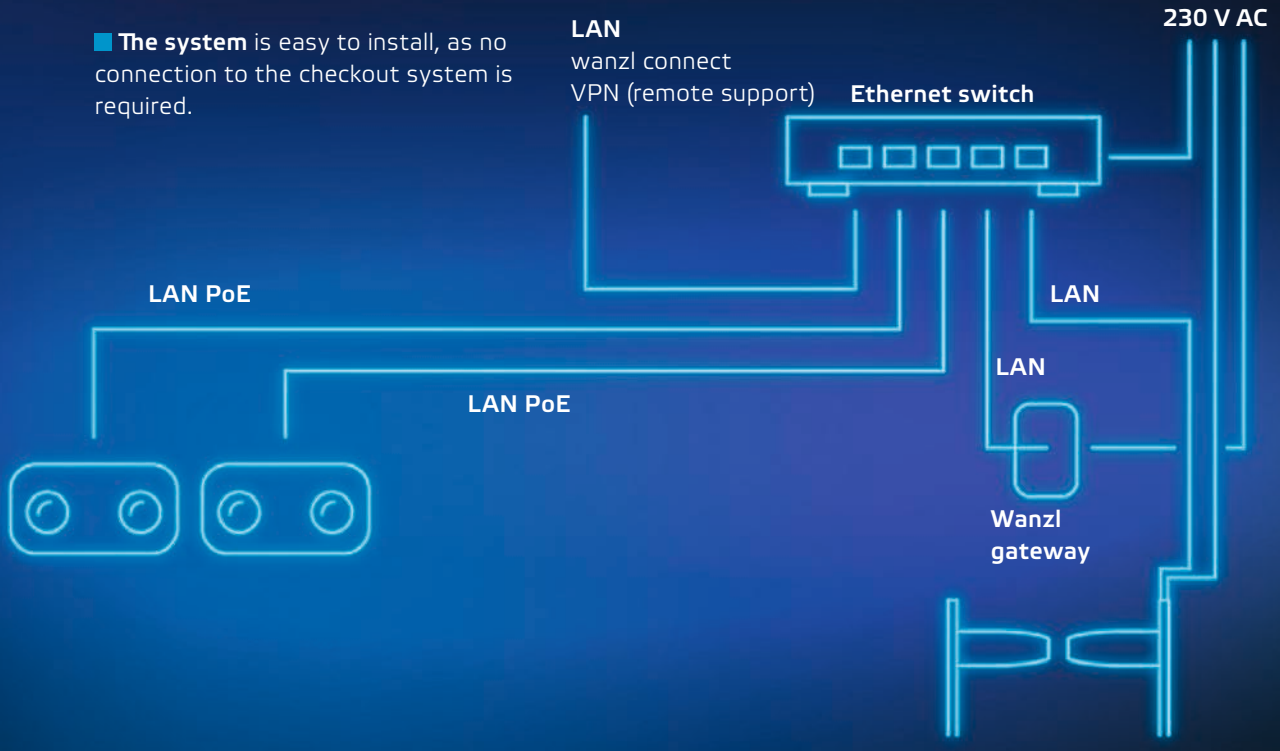

Wanzl AI sensors record, verify and manage processes in the SCO area. After paying at the SCO terminal, customers leave the store via the exit gate. They do not have to scan their receipt. Smart Exit communicates with all Wanzl exit gates and releases the exit.

↑ **INTELLIGENT SENSORS AND AI**
monitor the checkout area

- ↑ **WANZL AI AND SENSORS**
monitor and control
- customer entry to the self-checkout zone
 - customer scanning of purchases
 - exit gate opening

- ← **SCANNING**
at the SCO terminal

SMART EXIT

Installation overview

■ **The system** is easy to install, as no connection to the checkout system is required.

Camera sets

Coverage area per camera:
4.69 m x 2.95 m
Overlap 0.5 m
Mounting height 3.5 m

- Web interface
- Live overview
- Zone visualisation
- Current SCO occupancy
- Customer release
- Exit gate control

REMOTE

BASIC +

- Remote maintenance
- Free updates

WANZL CONNECT

REMOTE +

- wanzl connect
- Dashboard
- Device status
- SCO analytics module with customer frequency and dwell time