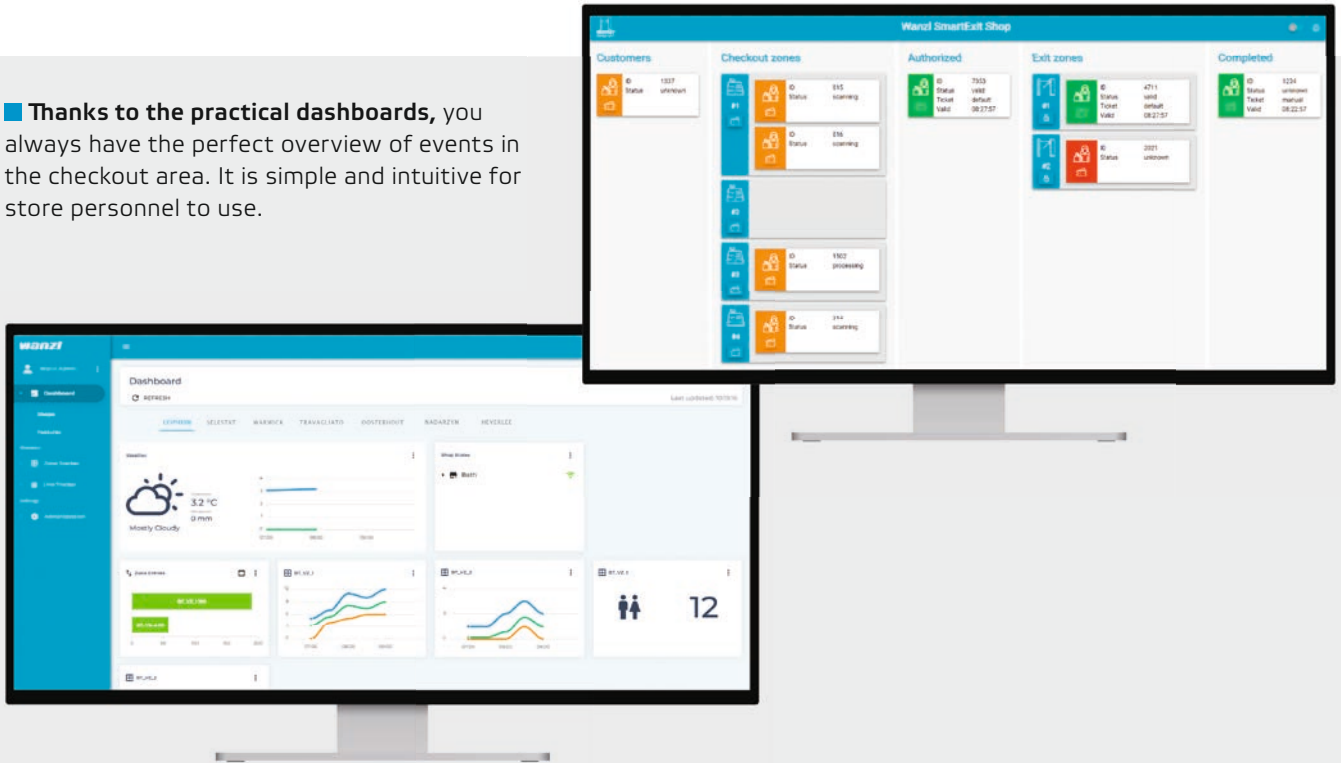

↑ **INTELLIGENT SENSORS AND AI**
monitor the checkout area

- ↑ **WANZL AI AND SENSORS**
monitor and control
- customer entry to the self-checkout zone
 - customer scanning of purchases
 - exit gate opening

- ← **SCANNING**
at the SCO terminal

SMART EXIT

Installation overview

■ **The system** is easy to install, as no connection to the checkout system is required.

Camera sets

Coverage area per camera:
4.69 m x 2.95 m
Overlap 0.5 m
Mounting height 3.5 m

- Web interface
- Live overview
- Zone visualisation
- Current SCO occupancy
- Customer release
- Exit gate control

REMOTE

BASIC +

- Remote maintenance
- Free updates

WANZL CONNECT

REMOTE +

- wanzl connect
- Dashboard
- Device status
- SCO analytics module with customer frequency and dwell time

Dashboard

■ Thanks to the practical dashboards, you always have the perfect overview of events in the checkout area. It is simple and intuitive for store personnel to use.

Order part

Hardware set

Wanzl gateway
AI sensor with ceiling bracket
POE switch with power supply
Cable harness
Smart Exit Basic licence + exit gate interface