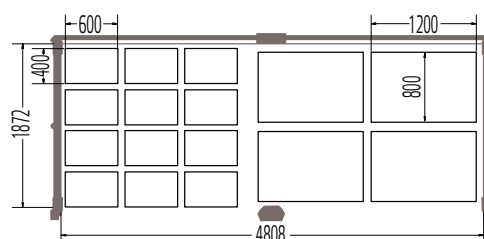

Example of practical option for filling with pallets

Safe and protected

During the day, the goods in the Sigma Present are safely protected against wind and the elements. After closing time, the goods in the sales shelter are safely stored thanks to the vandal-proof aluminium panelling and the closed roller shutter.